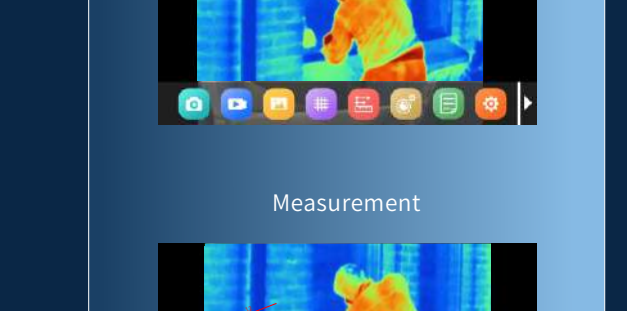

6" FHD Touch screen

1920X1080 pixel display

SCALABLE STORAGE SPACE