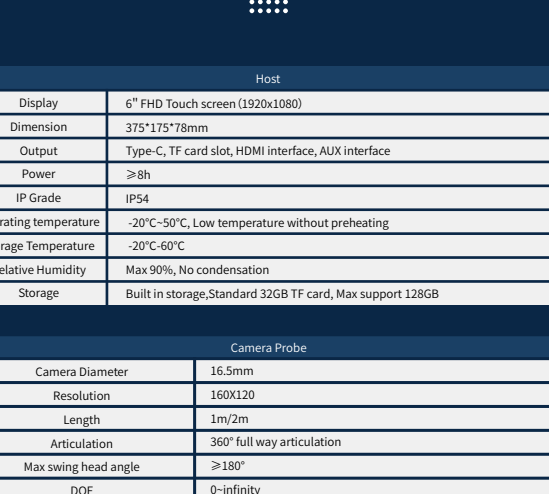

4 pcs 18650 battery

Adopting mainstream charging methods

Type-C charging port