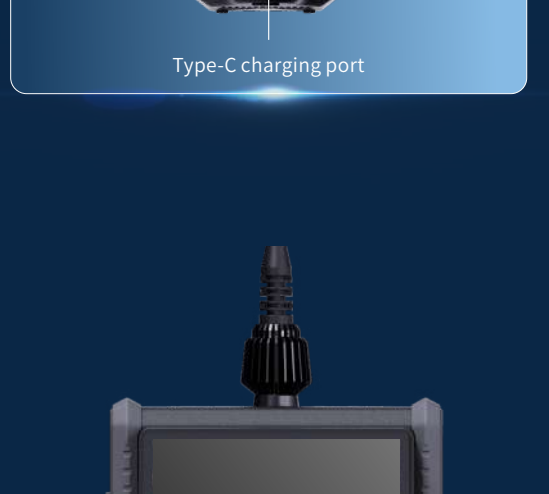

IP67 waterproof

18650 Battery

6" FHD Touch screen

1920X1080 pixel display

SCALABLE STORAGE SPACE

Can connect to USB drive Scalable storage space

Built in storage To prevent data loss

ADVANTAGE

CAMERA SETTINGS

Adjust parameters freely according to requirements to achieve optimal results

360° Full way articulation

No blind spots for observation

High density tungstenwire material good durability and corrosion resistance

INTERCHANGEABLE PROBES

Quick change probe

IP67 WATERPROOF AND OIL PROOF

The snake tube has the performance of heat insulation and chemical corrosion protection line, and can easily cope with the working environment with oil and water stains

Camera Probe	
Camera Diameter	16.5mm
Resolution	160X120
Length	1m/2m
Articulation	360° full way articulation
Max swing head angle	≥180°
DOF	0-infinity
FOV	120°
Viewing angle	Front view
Operating temperature	-20°C-70°C
IP Grade	IP67
Temperature measurement range	-20-150°C
Temperature measurement function	Center point temperature measurement
Temperature measurement accuracy	-20-0°C: ±1°C / 0-35°C: ±5°C / 35-150°C: ±3°C or ±3%
Radiation rate	Fixed 0.95