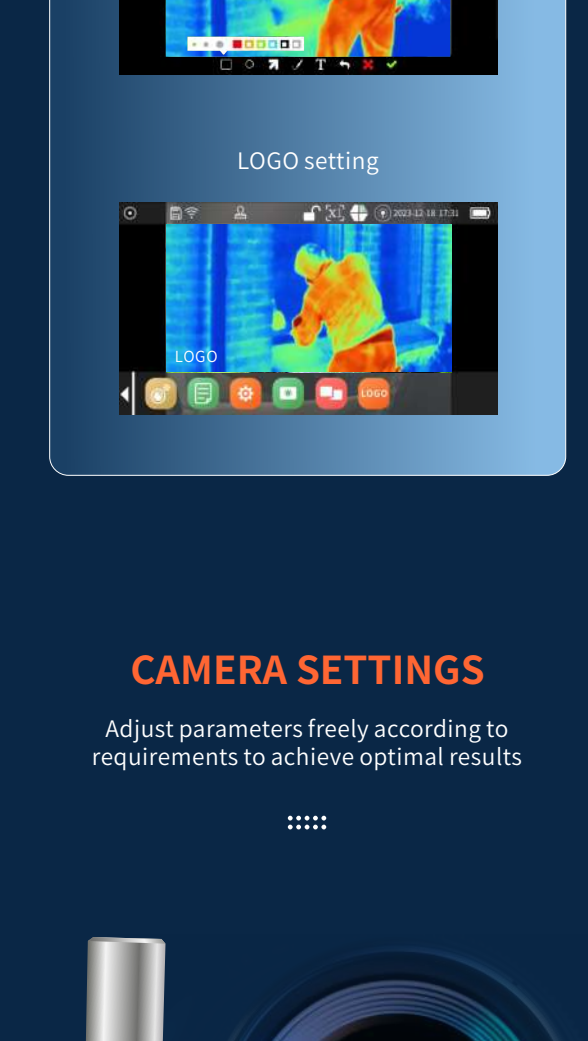

Infrared Thermal Imaging Endoscope

RP series

6" FHD Touch screen 1080P

Optical fiber lighting

360° steering

Fast replaceable

Infrared thermal imaging camera

Support WIFI

IP67 waterproof

18650 Battery

6" FHD Touch screen

1920X1080 pixel display

SCALABLE STORAGE SPACE

Can connect to USB drive Scalable storage space

Built in storage To prevent data loss

ADVANTAGE

CAMERA SETTINGS

Adjust parameters freely according to requirements to achieve optimal results

360° Full way articulation

No blind spots for observation

High density tungstenwire material good durability and corrosion resistance

Camera Probe	
Camera Diameter	16.5mm
Resolution	160X120
Length	1m/2m
Articulation	360° full way articulation
Max swing head angle	≥180°
DOF	0-infinity
FOV	120°
Viewing angle	Front view
Operating temperature	-20°C-70°C
IP Grade	IP67
Temperature measurement range	-20-150°C
Temperature measurement function	Center point temperature measurement
Temperature measurement accuracy	-20-0°C: ±1°C / 0-35°C: ±5°C / 35-150°C: ±3°C or ±3%
Radiation rate	Fixed 0.95