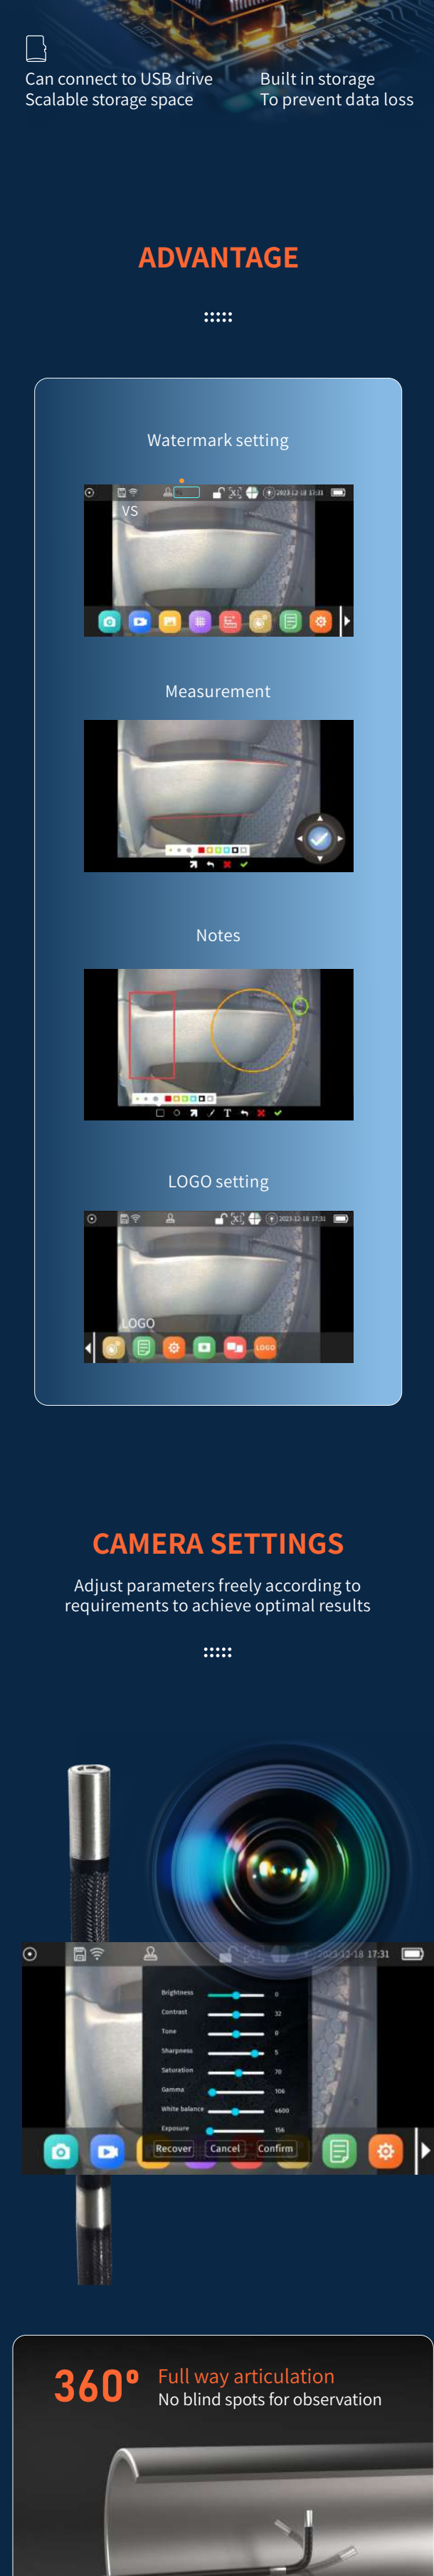

# High temperature resistant Touch endoscope

**PG series** .....

- 6" FHD Touch screen 1080P
- Optical fiber lighting
- 360° steering
- Fast replaceable
- Megapixel
- 6mm/8mm Various probe
- Thermostability
- 18650 Battery

## 6" FHD Touch screen

1920X1080 pixel display