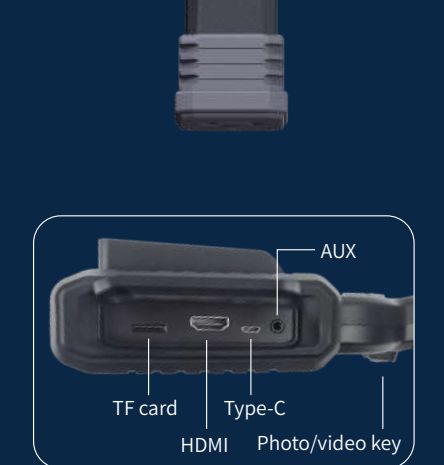

High temperature resistant Touch endoscope

PG series .....

- 6" FHD Touch screen 1080P
- Optical fiber lighting
- 360° steering
- Fast replaceable
- Megapixel
- 6mm/8mm Various probe
- Thermostability
- 18650 Battery

6" FHD Touch screen

1920X1080 pixel display

SCALABLE STORAGE SPACE

- Can connect to USB drive
- Built in storage
- Scalable storage space
- To prevent data loss

ADVANTAGE

CAMERA SETTINGS

Adjust parameters freely according to requirements to achieve optimal results

360° Full way articulation

No blind spots for observation

HD MEGAPIXEL CAMERA

Capture every detail with new technology camera

OPTICAL FIBER LIGHTING

9 degree brightness

INTERCHANGEABLE PROBES

The probes of different specifications can be replaced according to different testing environments

Quick change probe

Diameter: 6mm/8mm
Length: 1m~5m (Customizable)

High density tungsten wire material
good durability and corrosion resistance

IP67 waterproof and oil proof

USE 18650 BATTERY

Long term endurance, coping with various complex environments and improving efficiency.

4 pcs 18650 battery

Adopting mainstream charging methods

Type-C charging port

- On/off freezing
- Picture/video key
- Up/flip key
- Menu/confirm key
- Joystick
- Brightness adjustment /delete key
- Return/playback key
- Down/zoom key

TF card, HDMI, Type-C, AUX, Photo/video key

PRODUCT LIST

APPLICATION

PRODUCT PARAMETERS

Host	
Display	6" FHD Touch screen (1920x1080)
Dimension	315*175*78mm
Output	Type-C, TF card slot, HDMI interface, AUX interface
Power	≥9W
IP Grade	IP54
Operating temperature	-20°C~50°C, Low temperature without preheating
Storage Temperature	-20°C~60°C
Relative Humidity	Max 90%, No condensation
Storage	Built in storage, Standard 32GB TF card, Max support 128GB